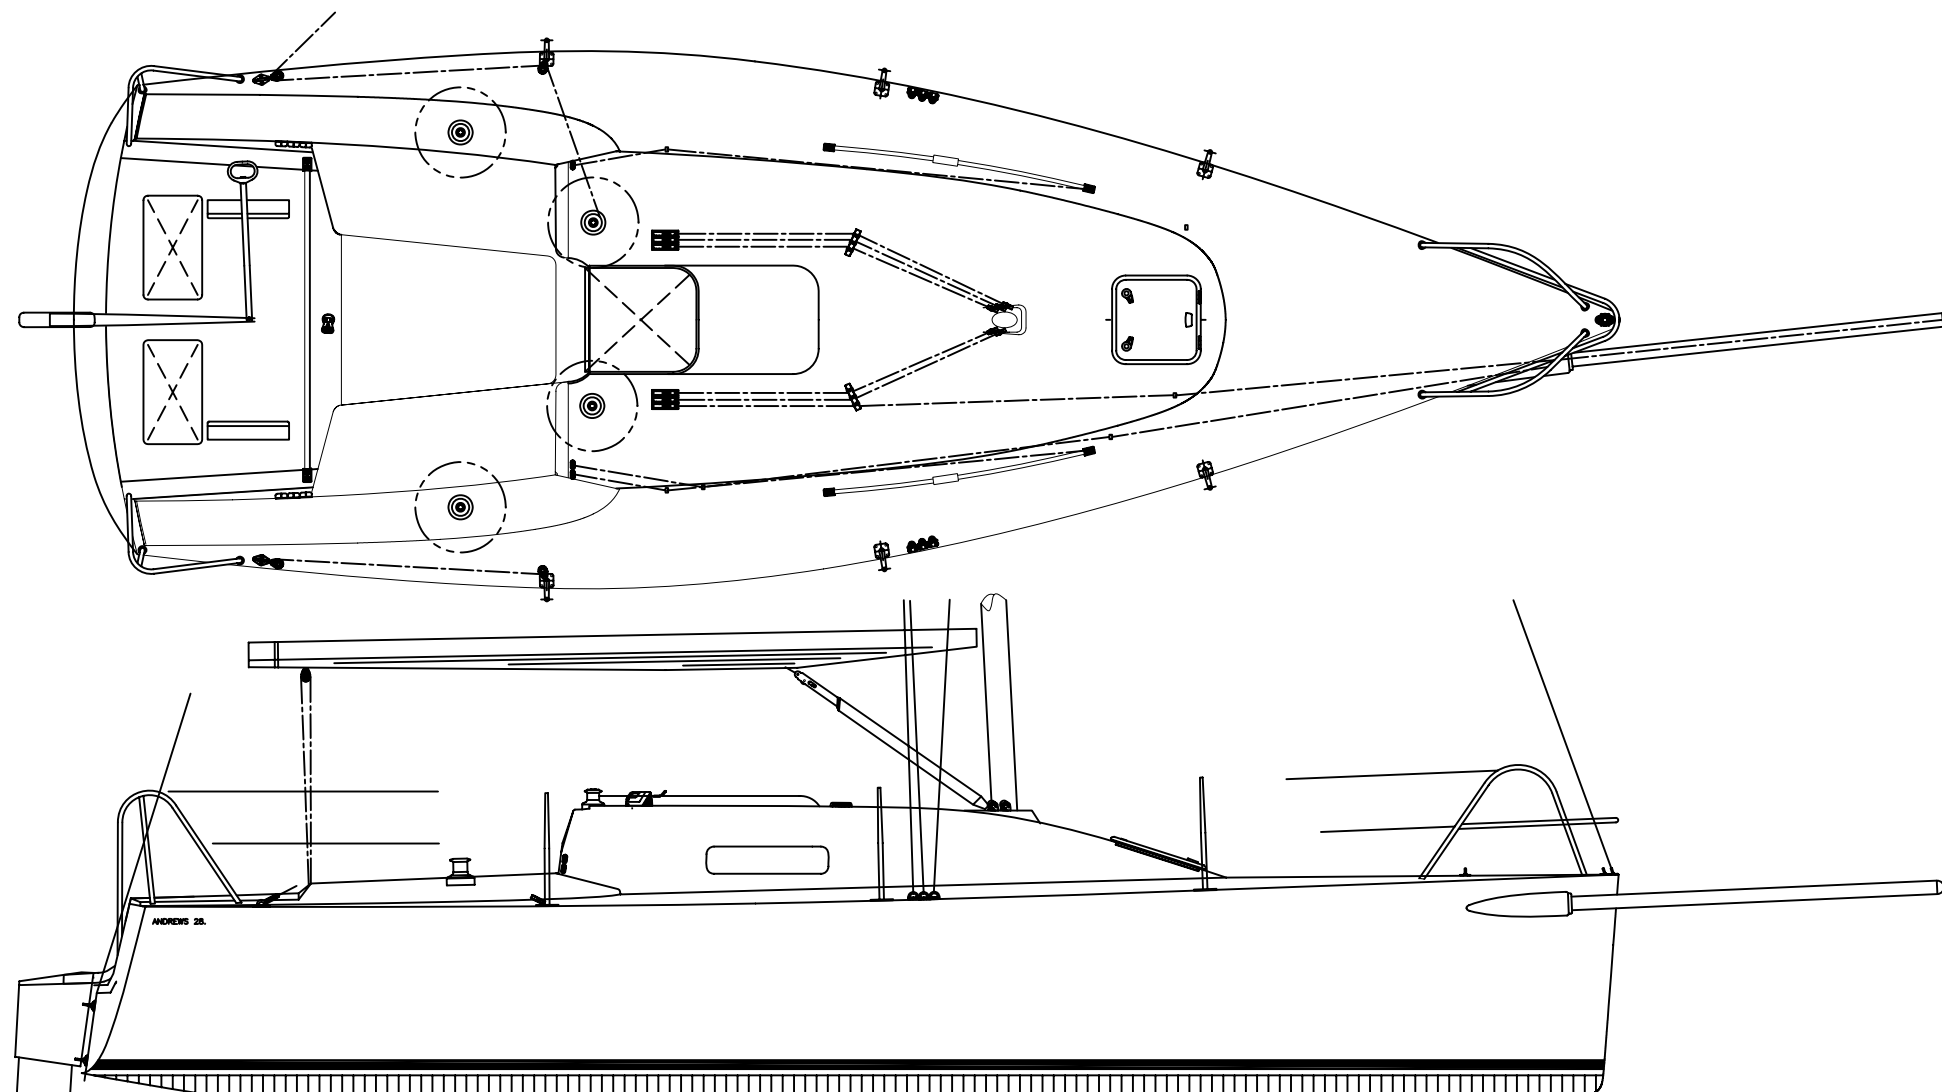

SYLVANA YACHTS

ANDREWS 28.

8.5 METER SLOOP
DECK LAYOUT

ALAN ANDREWS YACHT DESIGN, INC.